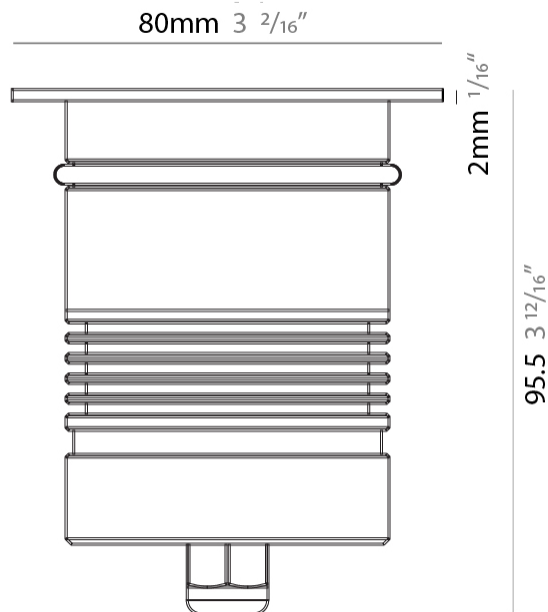

GENERAL

Series: Caliber
Subseries: Caliber 80 Q
Brand: Unonovesette
Division: Exterior
Mounting Type: Recessed
Mounting Location: In-Ground
Subcategory: Drive Over

PHYSICAL

Shape: Square
Diameter (mm): 80
Diameter (in): 3 1/8
Height (mm): 95.5
Height (in): 3 3/4
Light Distribution: Direct
Installation Requirement: Housing box / Fixing springs
Diffuser: Extra clear / Frosted glass 6mm
Fixture Finish: Stainless Steel AISI 316L
Fixture Material: Stainless Steel AISI 316L
Cable Details: 350mm NS20N PCP 2x0.5 mm2

ELECTRICAL

Lamp Type: LED
Input Wattage (W): 9.04
Total Output Wattage (W): 8.5
Dimming: Non-Dimming / Phase Dimming (120Vac only) / 0-10V Dimming
Driver Included: No
Driver Location: Remote
Driver Type: Constant Voltage - Universal
Driver Class: Class 2
Input Voltage (V): 120 - 277
Output Voltage (V): 24

LED

Number of LEDs: 1
Color Temperature (*K): 2700 / 3000 / 4000
Max. Delivered Lumen (lm): 730
CRI: >90 CRI
Lamp Life (hrs): 100000

OPTICAL

Optic°: 10 / 30 / 50 / DIF
Beam Angle: Narrow / Medium / Wide / Diffused

RATINGS AND CERTIFICATIONS

Certified By: Certified for North American Standards
IP rating: IP68 (not for permanent immersion)
IK Rating: IK08
Marine Grade: Stainless Steel AISI 316L